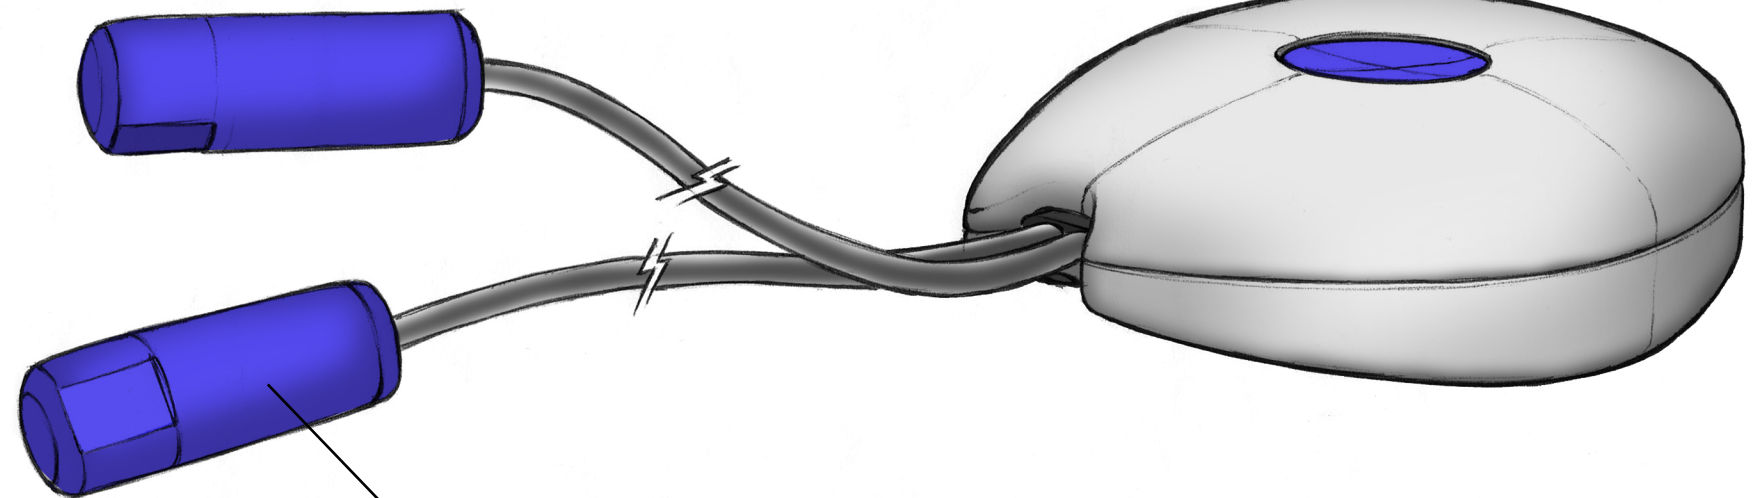

ACTIVATION/POWER  
BUTTON

SCALE 1:1

VIBRO-TACTILES

THIRD-ANGLE PROJECTION